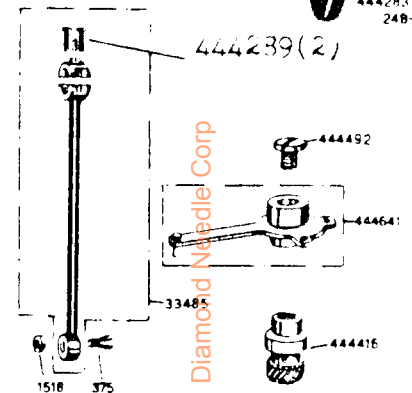

**SINGER**  
177C

# SINGER\* 177C

200"  
8876  
NO 5 X 3/8 SELF TAPPING SCREW

From the library of: Diamond Needle Corp

\*TRADEMARK OF THE SINGER COMPANY

# 177C MACHINE

From the library of: Diamond Needle Co.