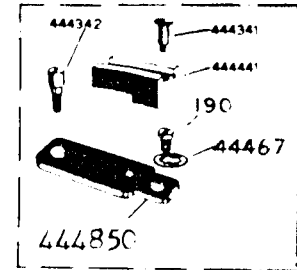

**SINGER**  
177C

# SINGER\* 177C

200"  
8876  
NO 5 X 3/8 SELF TAPPING SCREW

From the library of: Diamond Needle Corp

\*TRADEMARK OF THE SINGER COMPANY

# 177C MACHINE

From the library of: Diamond Needle Co.