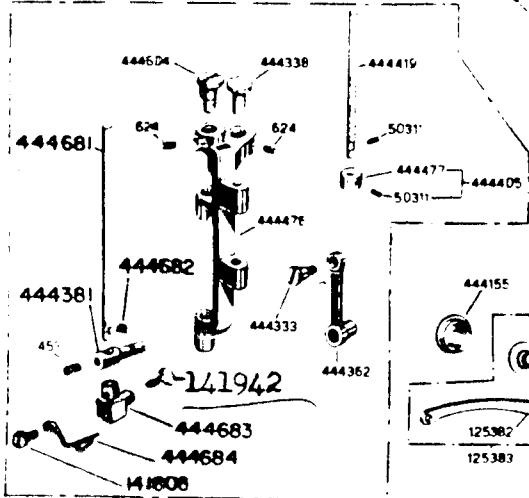

**SINGER**  
177C

# SINGER\* 177C

200"  
8876  
NO 5 X 3/8 SELF TAPPING SCREW

From the library of: Diamond Needle Corp

\*TRADEMARK OF THE SINGER COMPANY

# 177C MACHINE

From the library of: Diamond Needle Co.