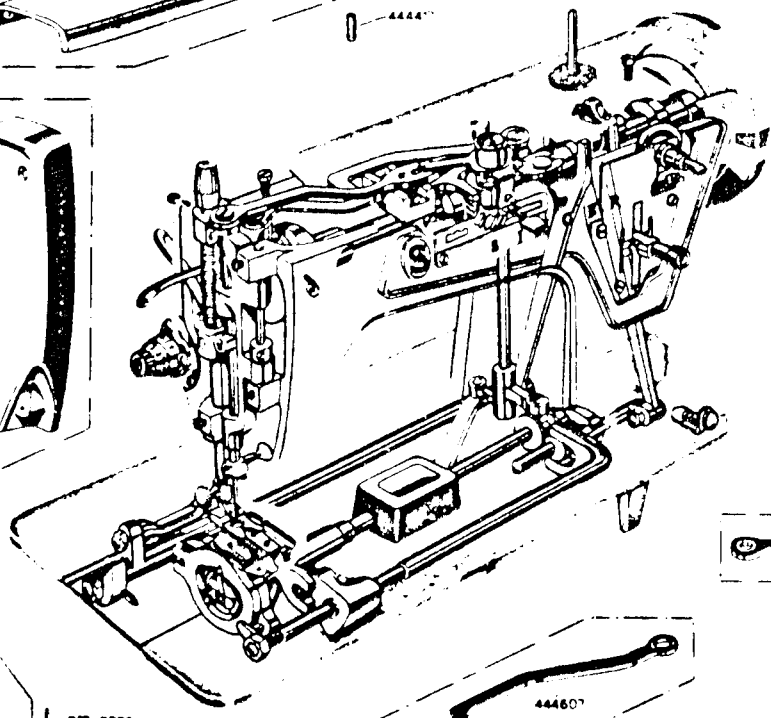

**SINGER**  
177C

# SINGER\* 177C

200"  
8876  
NO 5 X 3/8 SELF TAPPING SCREW

From the library of: Diamond Needle Corp

\*TRADEMARK OF THE SINGER COMPANY

# 177C MACHINE

From the library of: Diamond Needle Co.