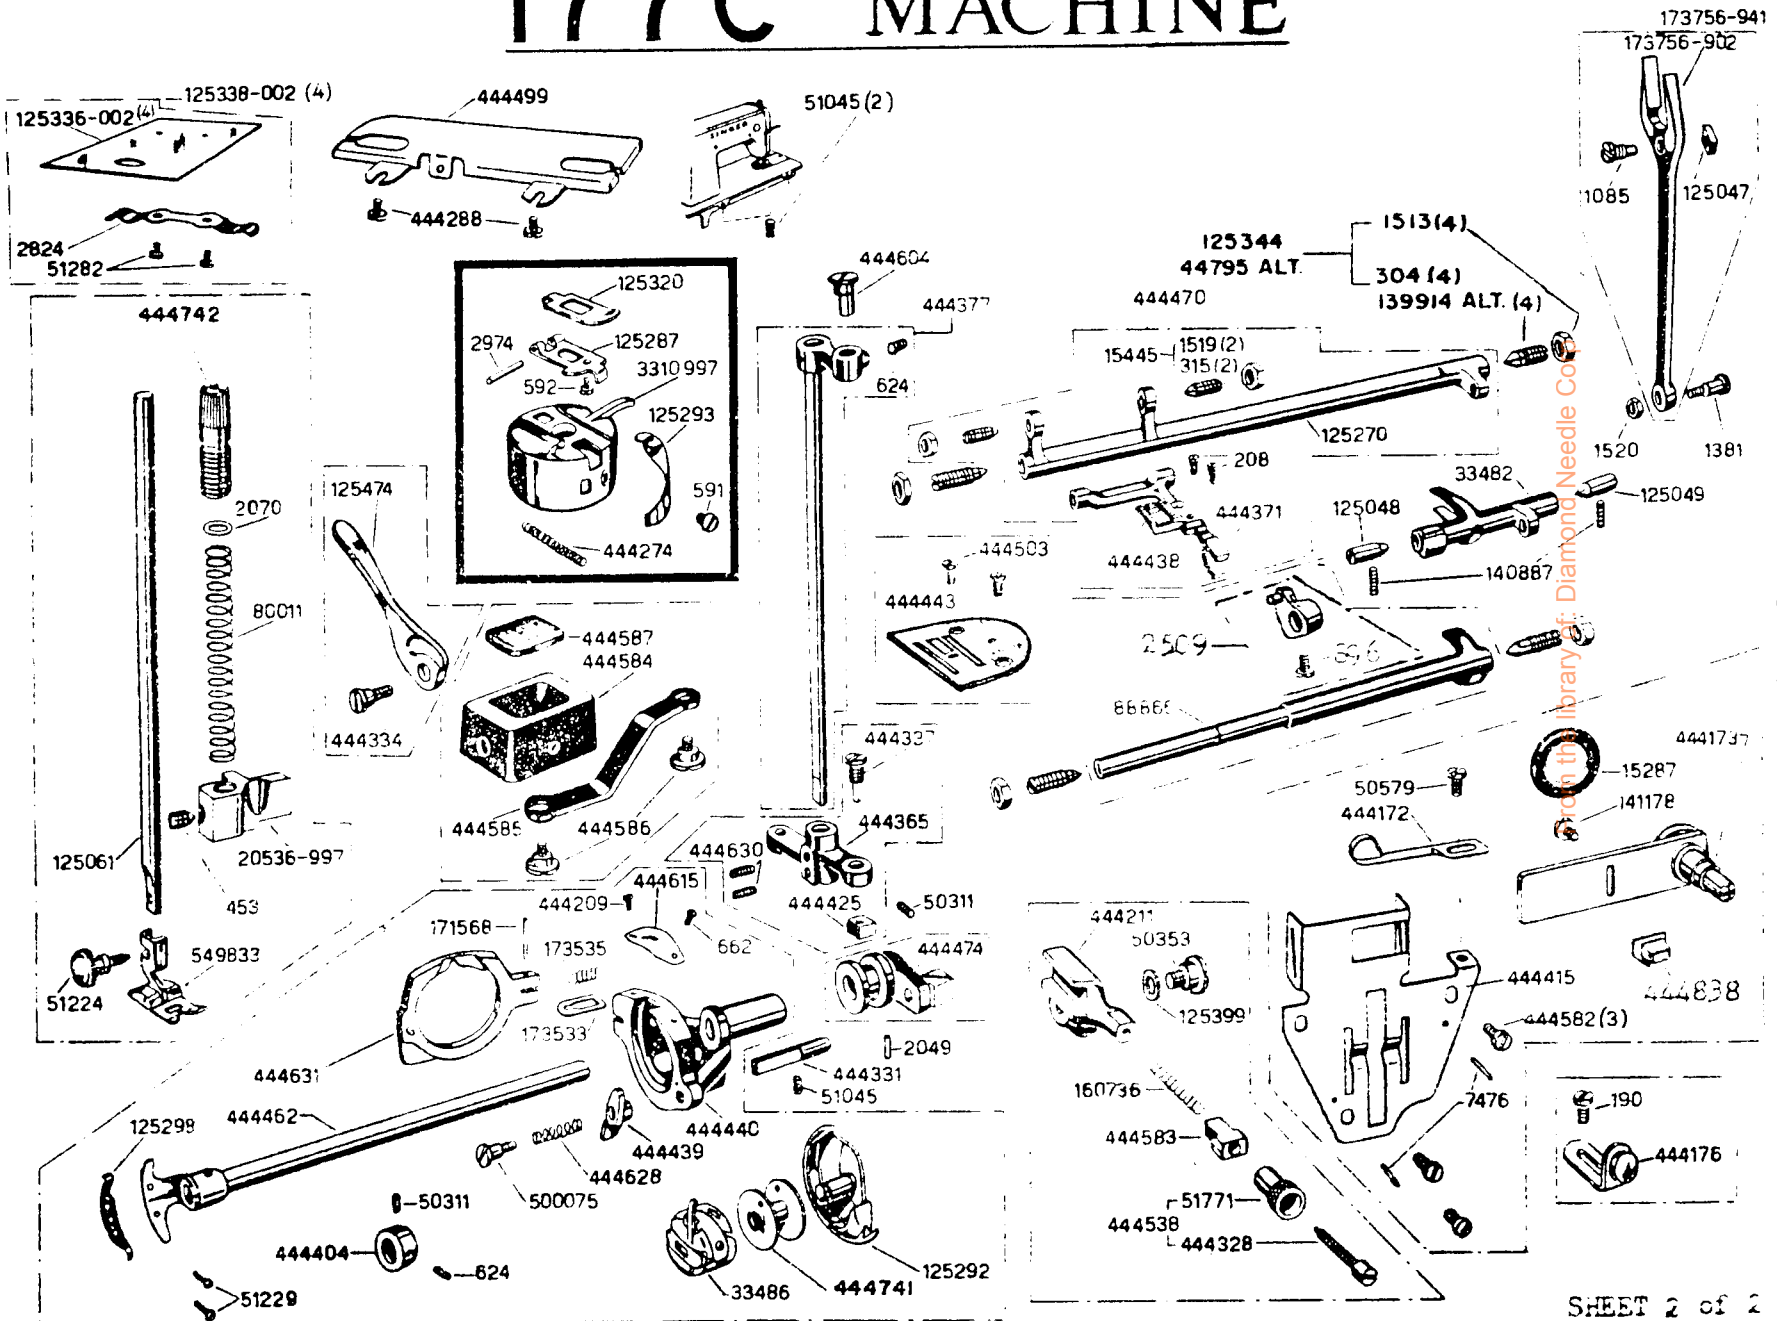

**SINGER**  
177C

# SINGER\* 177C

200"  
8876  
NO 5 X 3/8 SELF TAPPING SCREW

From the library of: Diamond Needle Corp

\*TRADEMARK OF THE SINGER COMPANY

# 177C MACHINE

From the library of: Diamond Needle Co.