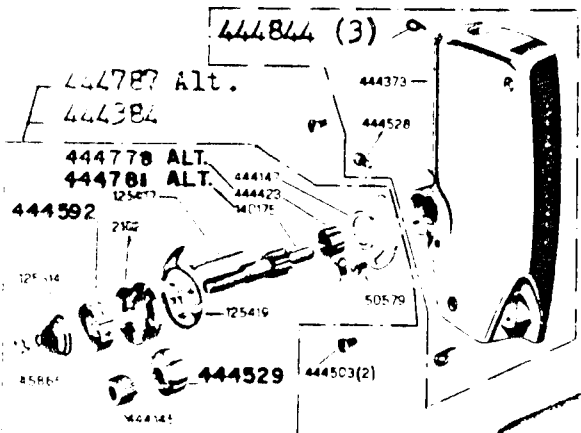

**SINGER**  
177C

# SINGER\* 177C

200"  
8876  
NO 5 X 3/8 SELF TAPPING SCREW

From the library of: Diamond Needle Corp

\*TRADEMARK OF THE SINGER COMPANY

# 177C MACHINE

From the library of: Diamond Needle Co.