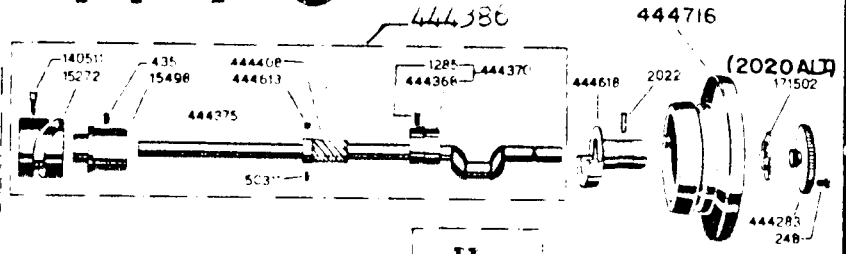

**SINGER**  
177C

# SINGER\* 177C

200"  
8876  
NO 5 X 3/8 SELF TAPPING SCREW

From the library of: Diamond Needle Corp

\*TRADEMARK OF THE SINGER COMPANY